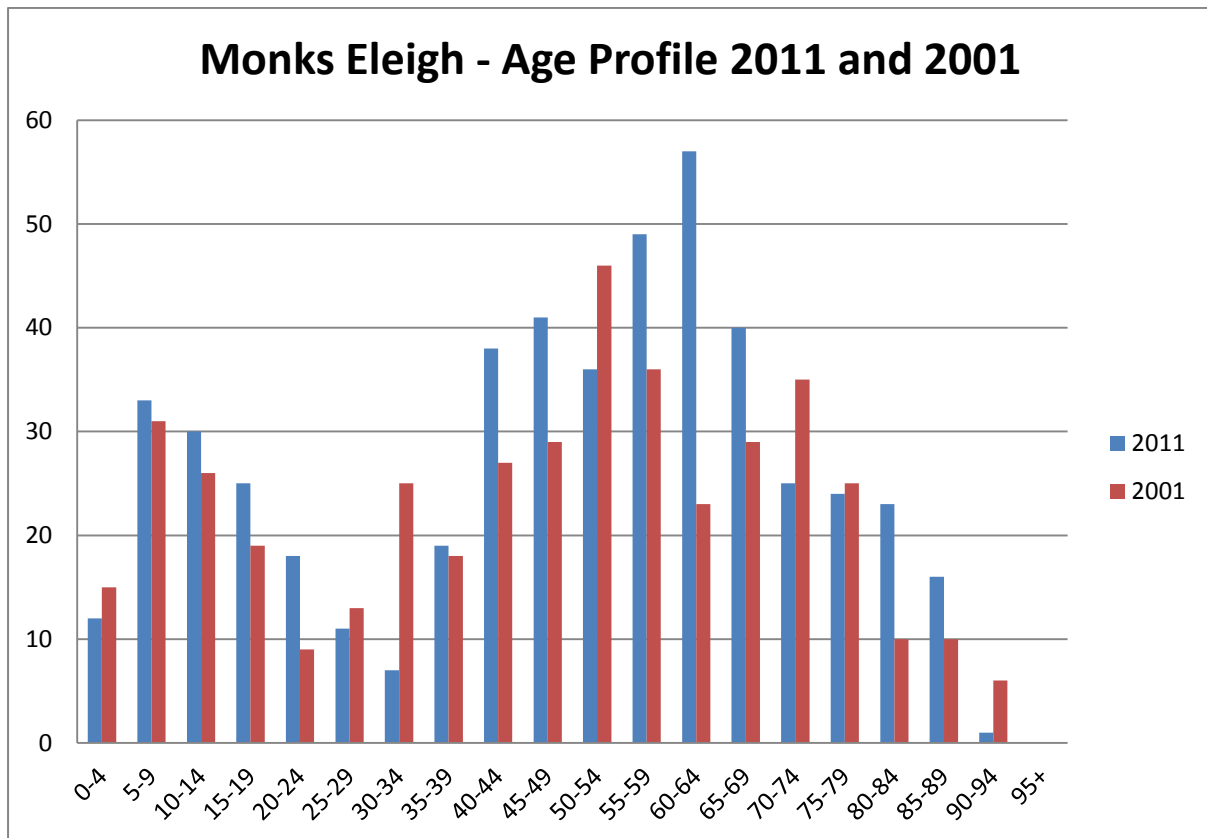

Parish of Monks Eleigh

Demographics 2001 – 2011

Source: Census: Office for National Statistics

1. Total Population:

- The population of the parish of Monks Eleigh in 2011 was 505. This compares to 432 in 2001, an increase of 17%.
- This is close to the population in 1921 (510) but still well below the maximum in 1831 (733) though well above the minimum of 1951 (409).

2. Age Profile:

- In line with the overall increase, most age groups increase in size from 2001 to 2011
- Note the low number in 2011 in the 25 to 35 age groups
- The largest age group in 2001 was 50 to 54. Not surprisingly, 10 years later the largest age group is 60 to 64

2. Country of Birth:

- In 2011, 452 villagers (90%) were born in England. In 2001, there were fewer born in England (391) but, with the lower population, the percentage was higher (93%)